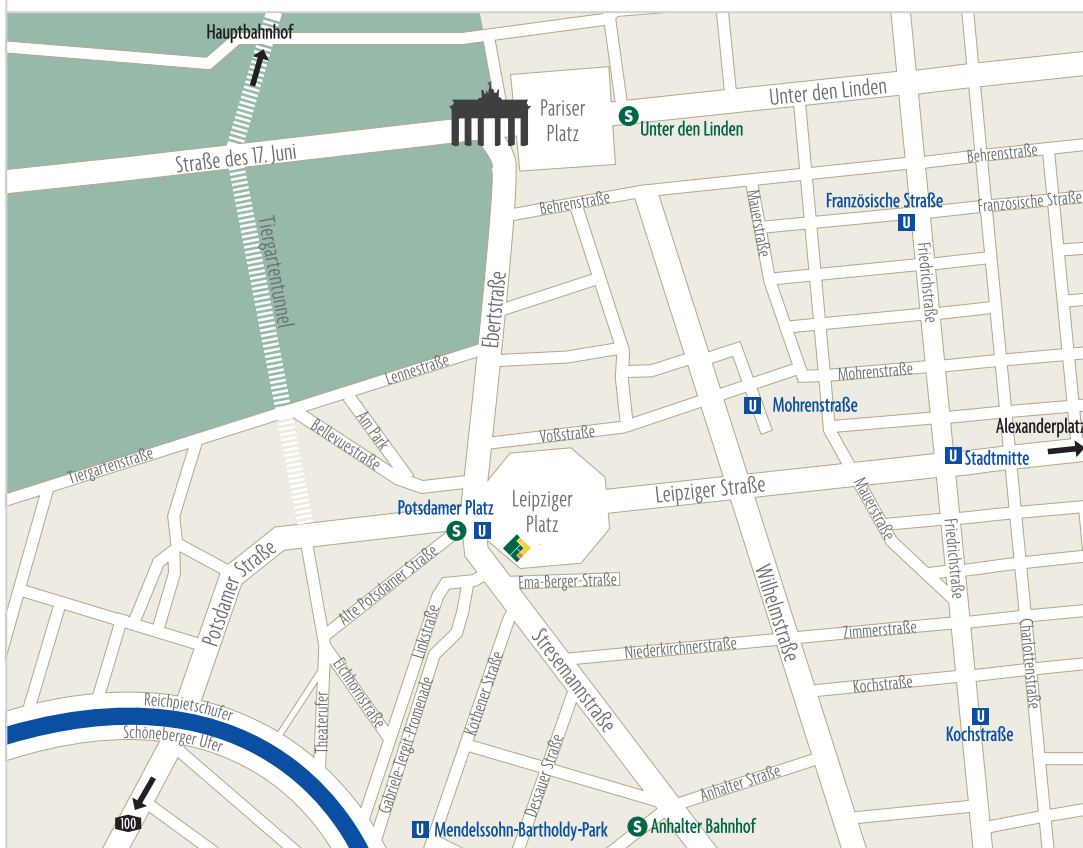

HOW TO FIND US

FROM THE AIRPORTS

✈ FROM SCHÖNEFELD AIRPORT

Walk to the local train station 'S-Bahnhof Schönefeld' (about 10 minutes). Take the S-Bahn S45 (towards 'Südkreuz') to 'Südkreuz'. Change to the S2 (towards 'Bernau') and get out at 'S+U Potsdamer Platz'. The journey takes about 45 minutes. Alternatively, you can travel by train RB14 (towards 'Nauen') or RE7 (towards 'Dessau') to 'Friedrichstraße'. Change there to the S1 (towards 'Wannsee'), S2 (towards 'Blankenfelde') oder S25 (towards 'Teltow Stadt') and get out at 'Potsdamer Platz'. The journey takes about 35 minutes. By taxi it takes about 30 minutes.

✈ FROM TEGEL AIRPORT

Take the bus X9 (towards 'S+U Zoologischer Garten') to the underground station 'Ernst-Reuter-Platz'. From there you can take the underground line U2 (towards 'Pankow') and get out at 'S+U Potsdamer Platz'. Alternatively, you can take the TXL bus (towards 'S+U Alexanderplatz') to 'Hauptbahnhof'. Change there to the M41 bus (towards 'Sonnenallee/Baumschulenstraße') and get out at 'S+U Potsdamer Platz'. The journey takes about 35 minutes. Travel time by taxi is approximately 20 minutes.

T.A. Cook & Partner Consultants GmbH

Leipziger Platz 1 und 2
10117 Berlin
Telefon 030/88 43 07-0
Telefax 030/88 43 07-30
www.tacook.com
service@tacook.com