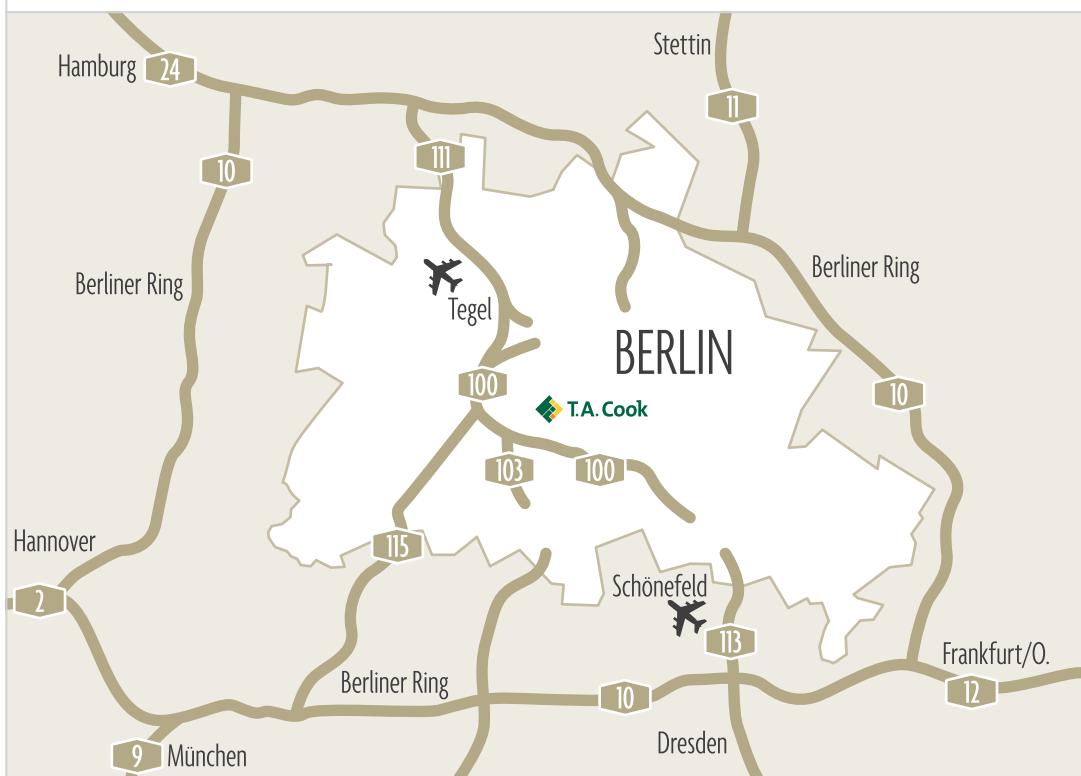

HOW TO FIND US

BERLIN

BIRMINGHAM

CALGARY

HONG KONG

HOUSTON

PARIS

RALEIGH

RIO DE JANEIRO

HOW TO FIND US

BY CAR

 If arriving by car follow the road signs for 'Potsdamer Platz'. At the 'Funkturn' junction on the A100 motorway, take the 'Dresden/Flughafen Schönefeld (Airport)' exit and continue straight on until you reach the 'Innsbrucker Platz' exit. Leaving the motorway, turn left and drive down 'Hauptstraße'. The street turns into 'Potsdamer Straße', which brings you to 'Potsdamer Platz'. At 'Potsdamer Platz', drive past the Sony-Center on your left, straight on through the crossroads and then turn right onto the octagon of 'Leipziger Platz'.

FROM THE 'OSTBAHNHOF'

Take the S-Bahn (overground train) line S5 (towards 'Spandau'), S7 (towards 'Potsdam Hauptbahnhof') or S75 (towards 'Westkreuz') to 'Friedrichstraße', change there to the S1 (towards 'Wannsee'), S2 (towards 'Blankenfelde') oder S25 (towards 'Teltow Stadt') and get out at 'Potsdamer Platz' station. The journey takes about 20 minutes. By taxi it takes about 12 minutes.

Walk to the local train station 'S-Bahnhof Schönefeld' (about 10 minutes). Take the S-Bahn S45 (towards 'Südkreuz') to 'Südkreuz'. Change to the S2 (towards 'Bernau') and get out at 'S+U Potsdamer Platz'. The journey takes about 45 minutes. Alternatively, you can travel by train RB14 (towards 'Nauen') or RE7 (towards 'Dessau') to 'Friedrichstraße'. Change there to the S1 (towards 'Wannsee'), S2 (towards 'Blankenfelde') oder S25 (towards 'Teltow Stadt') and get out at 'Potsdamer Platz'. The journey takes about 35 minutes. By taxi it takes about 30 minutes.